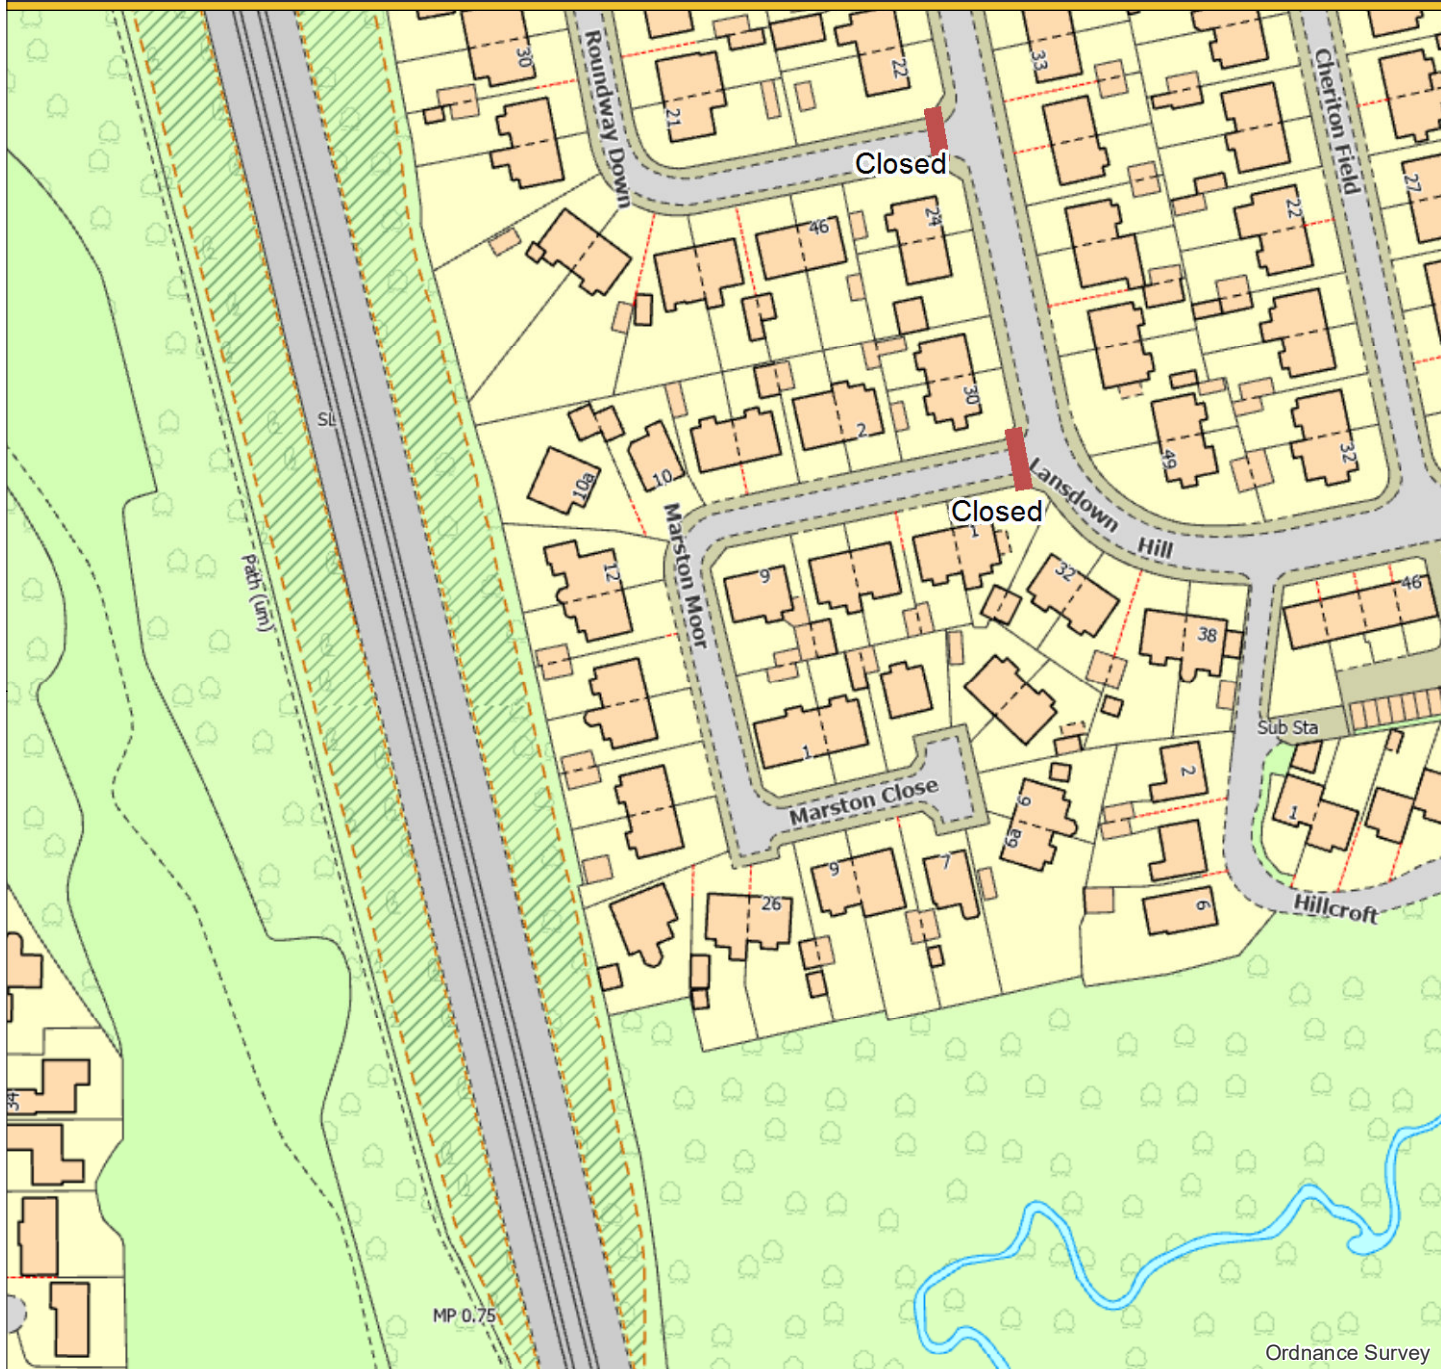

Marston Moor and Marston Close

Author:

Date Created: 26/04/2022

Map Scale: 1:1,500
Map Centre: 352,235 433,288