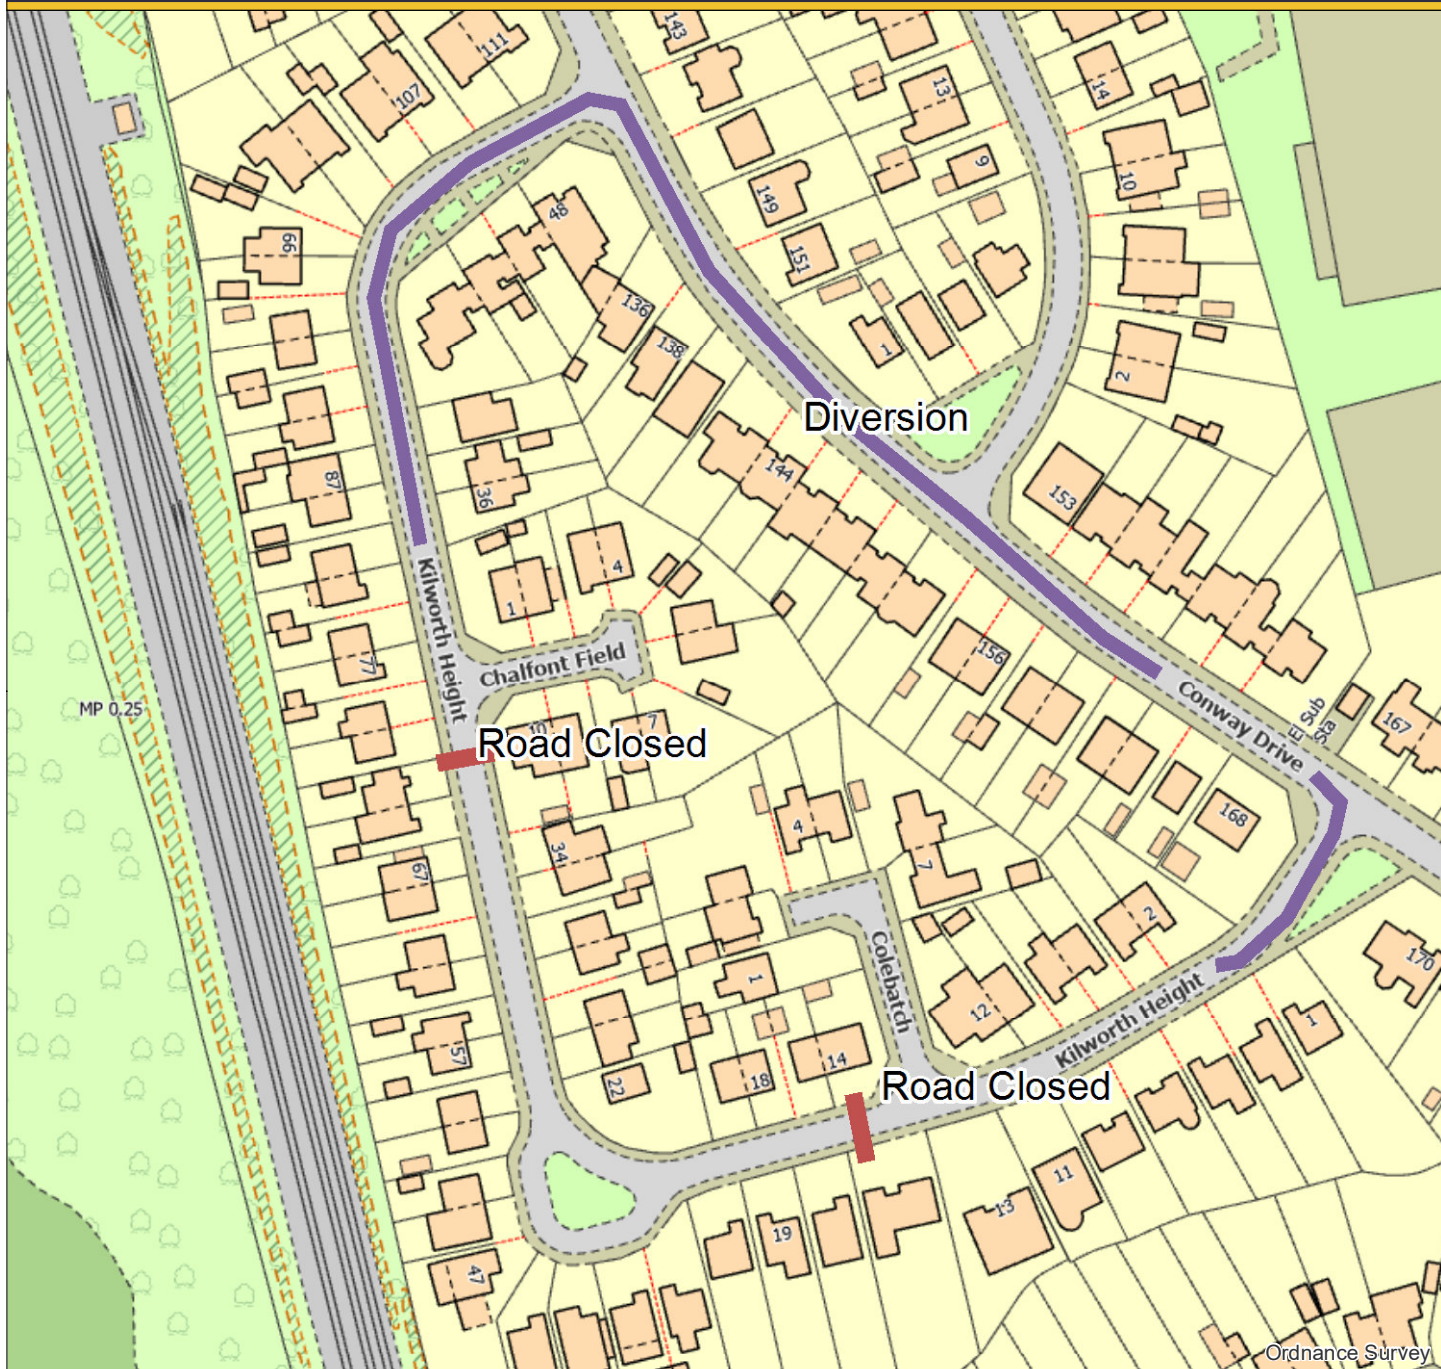

Kilworth Height

Author:

Date Created: 25/04/2022

Ordnance Survey

Map Scale: 1:1,500
Map Centre: 352,502 432,388