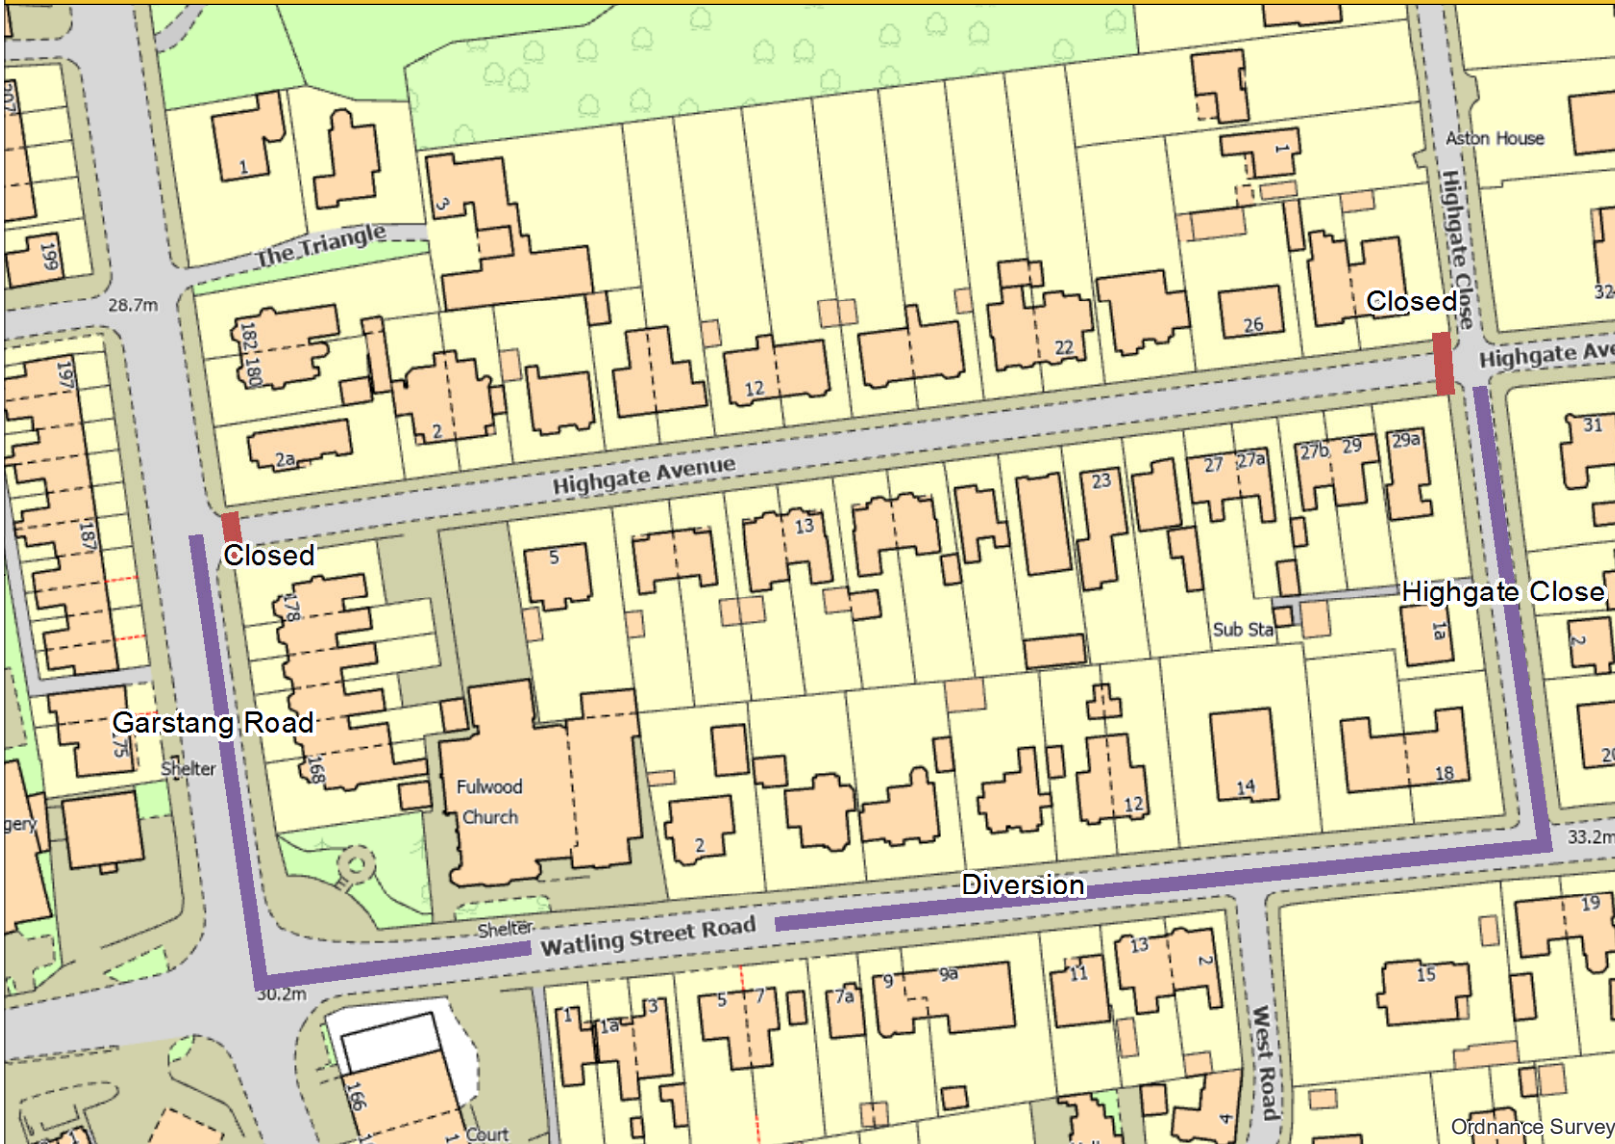

# Highgate Avenue

Author:

Date Created: 26/04/2022

Map Scale: 1:1,500  
Map Centre: 353,432 431,567