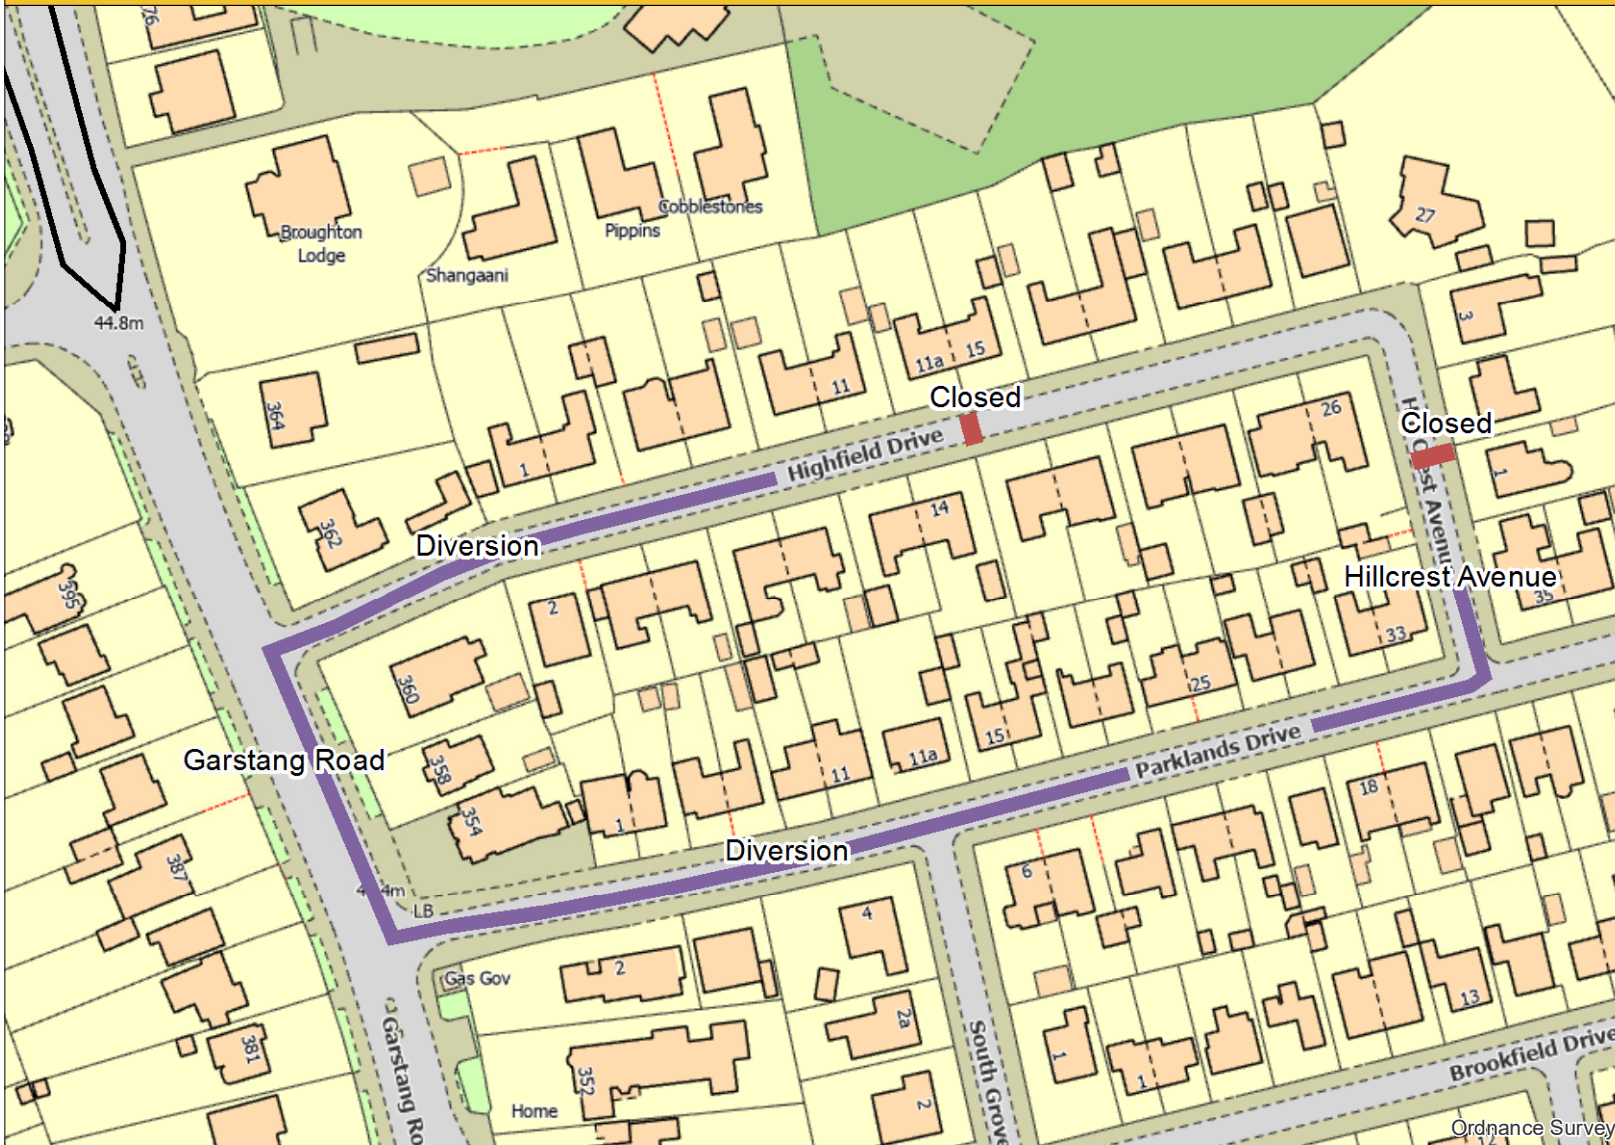

Highfield Drive and Hillcrest Avenue

Author:

Date Created: 26/04/2022

One way streets

- inDirection
- inOppositeDirection

Map Scale: 1:1,500
Map Centre: 353,122 433,685