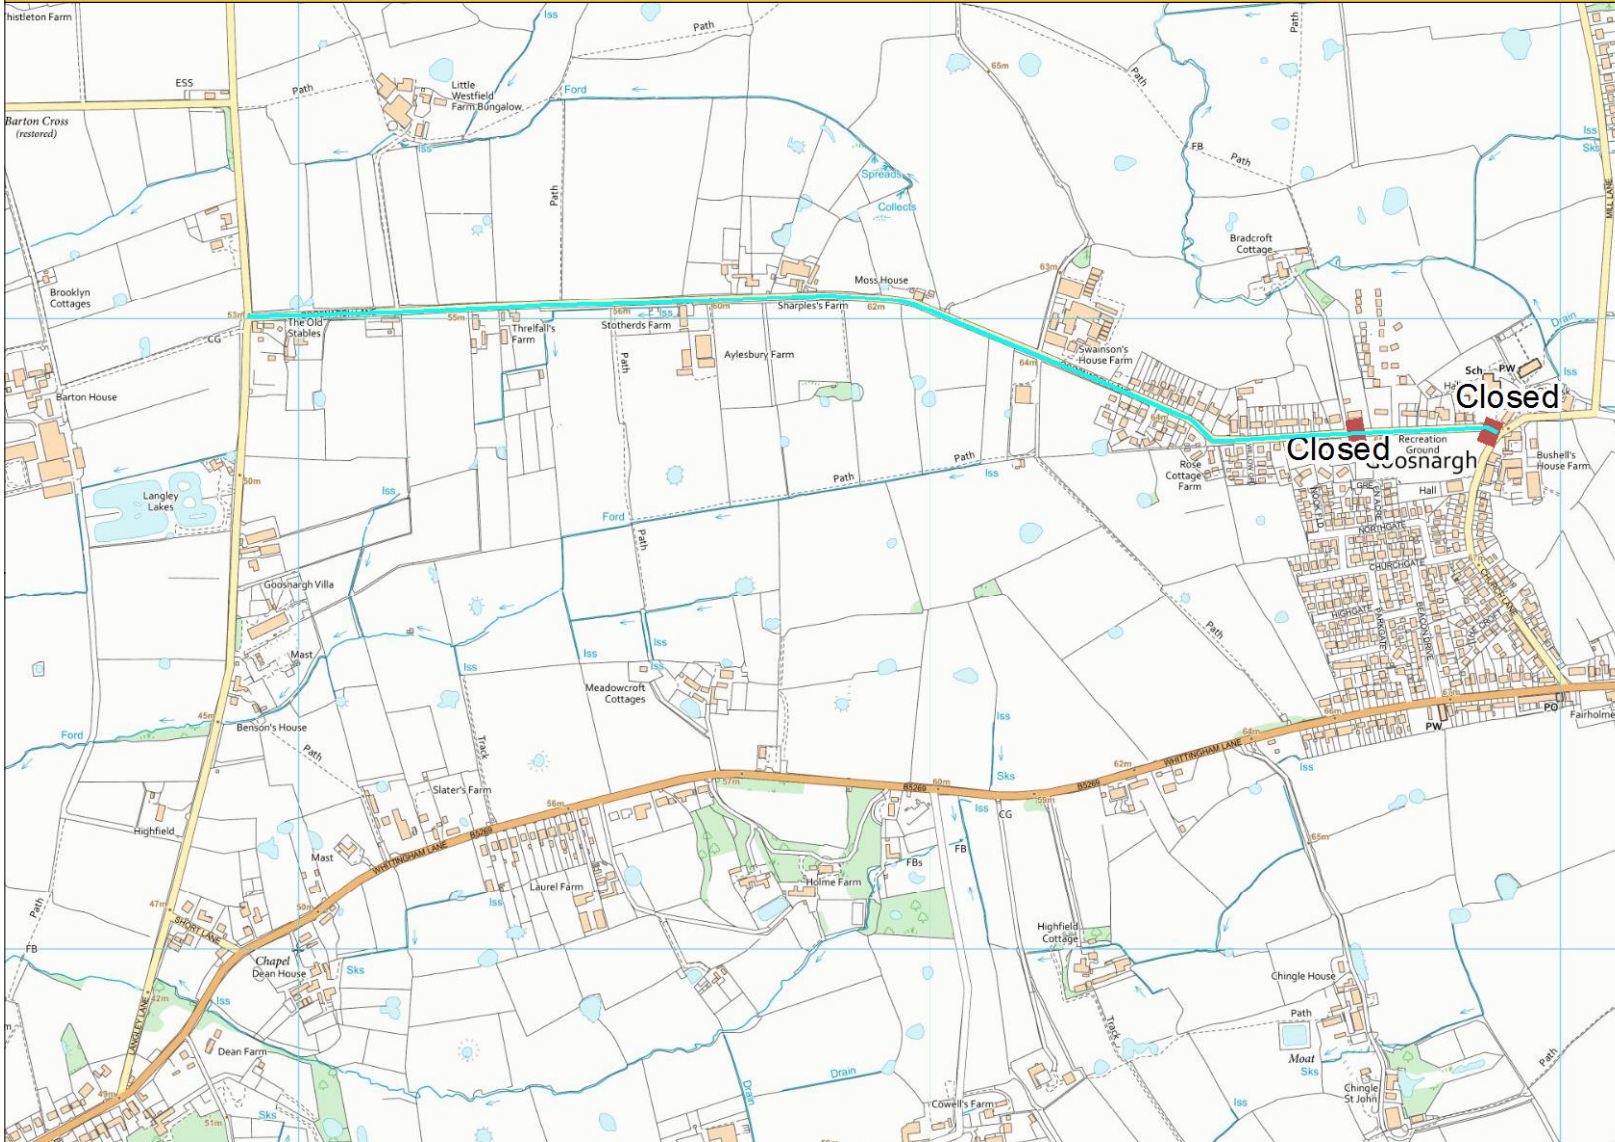

Goosnargh Lane

Author:

Date Created: 27/04/2022

Map Scale: 1:12,000
Map Centre: 354,823 436,596