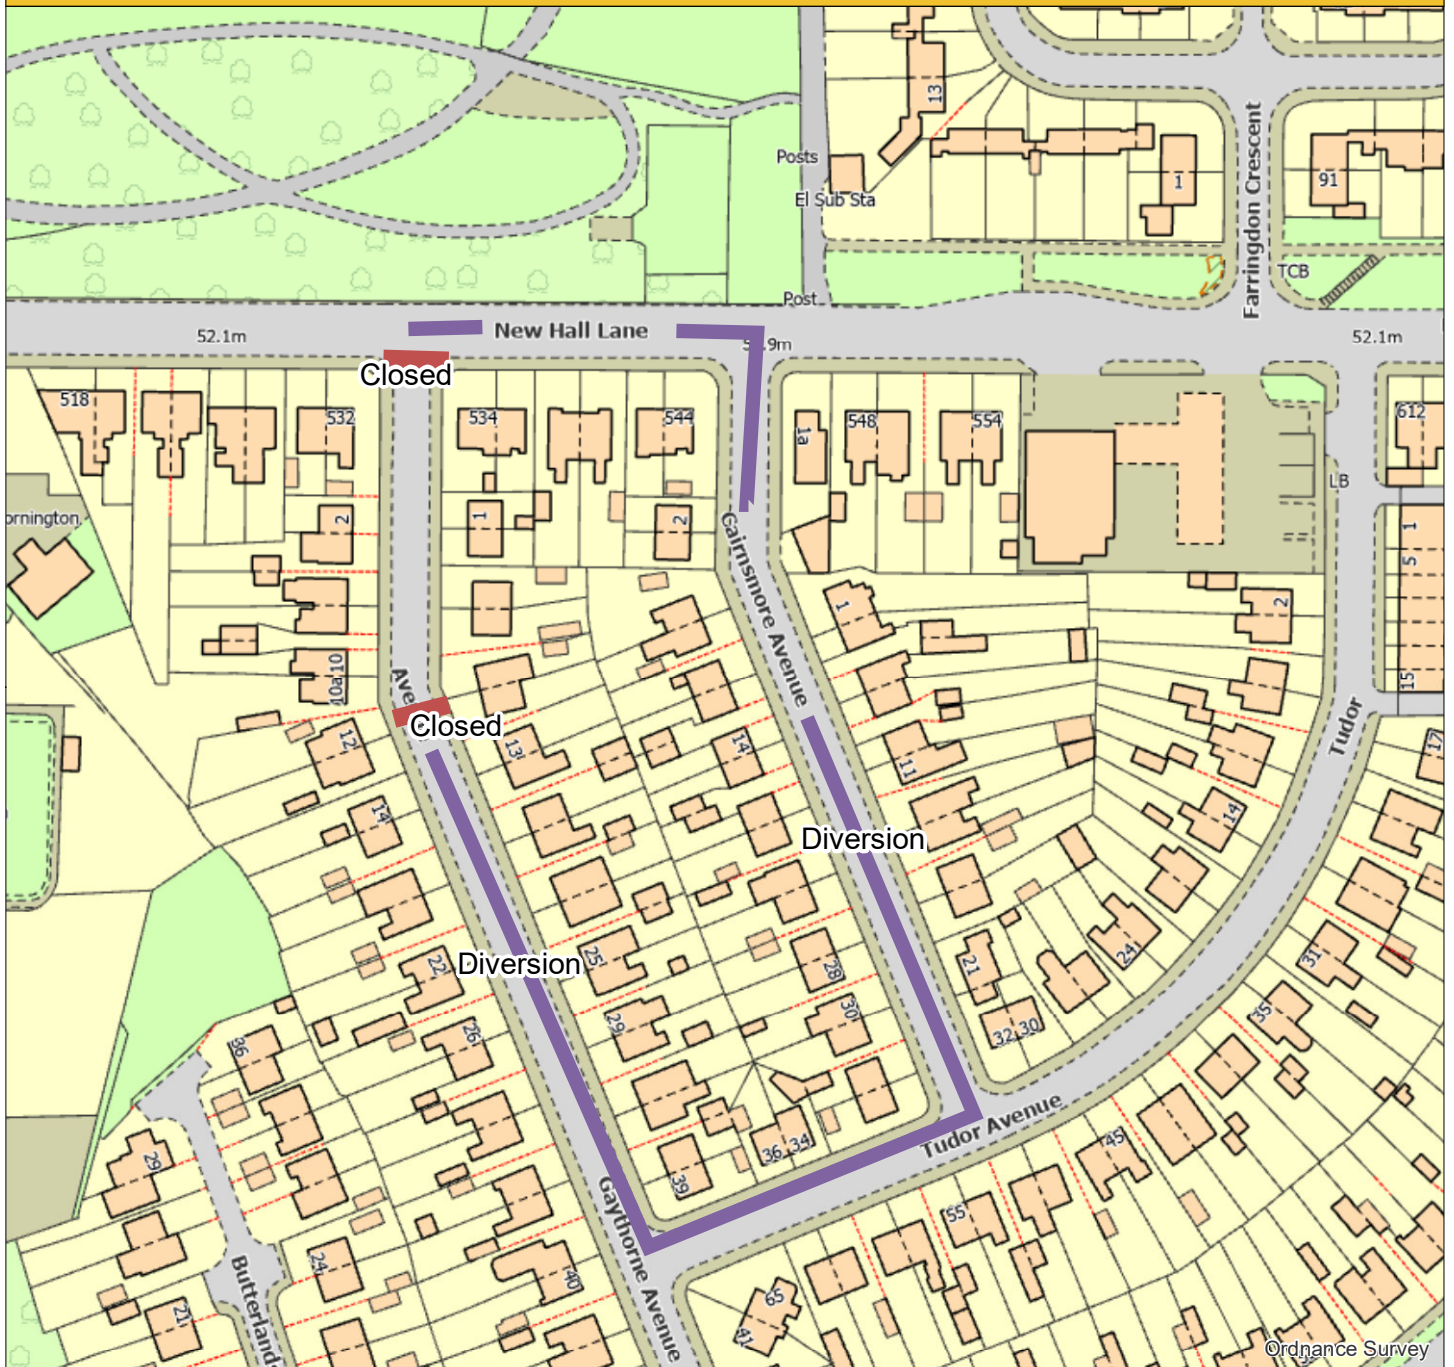

Gaythorne Avenue

Author:

Date Created: 26/04/2022

Map Scale: 1:1,500
Map Centre: 356,743 430,061