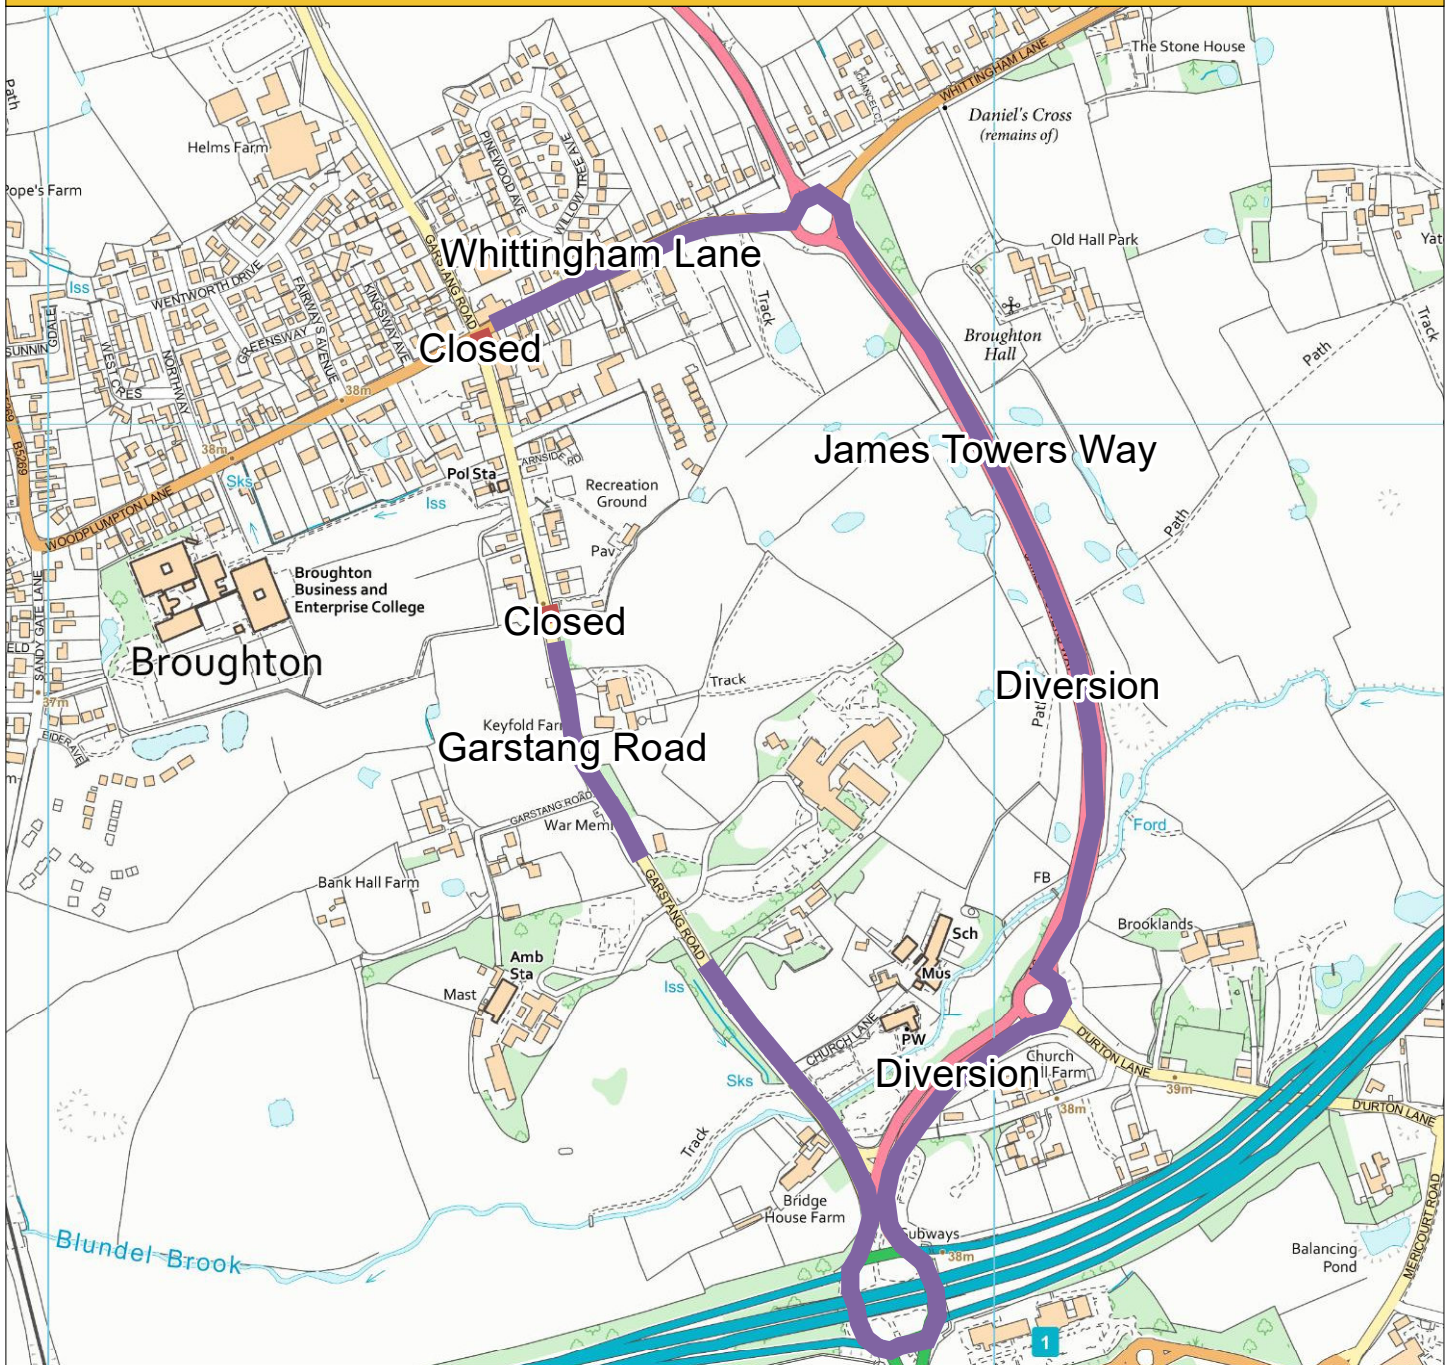

Garstang Road Broughton

Author:

Date Created: 06/05/2022

Map Scale: 1:8,000
Map Centre: 352,715 434,722