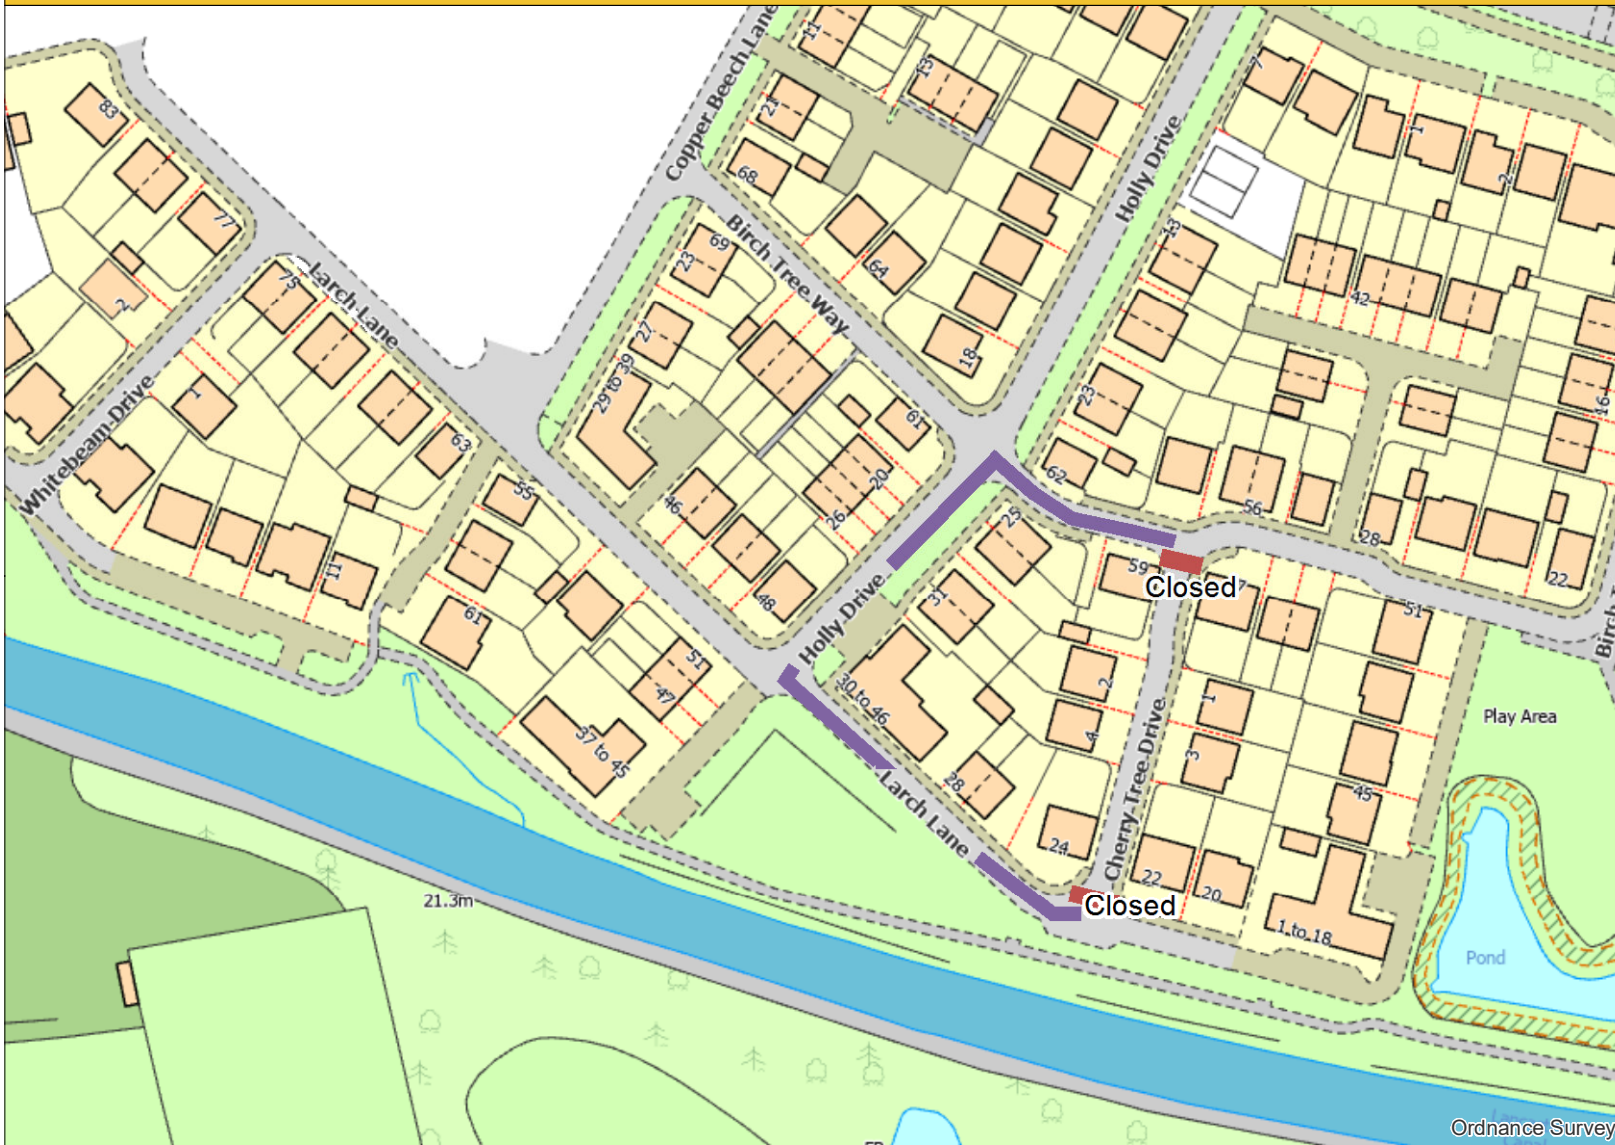

Birch Tree Way

Author:

Date Created: 26/04/2022

Map Scale: 1:1,500
Map Centre: 349,611 431,699