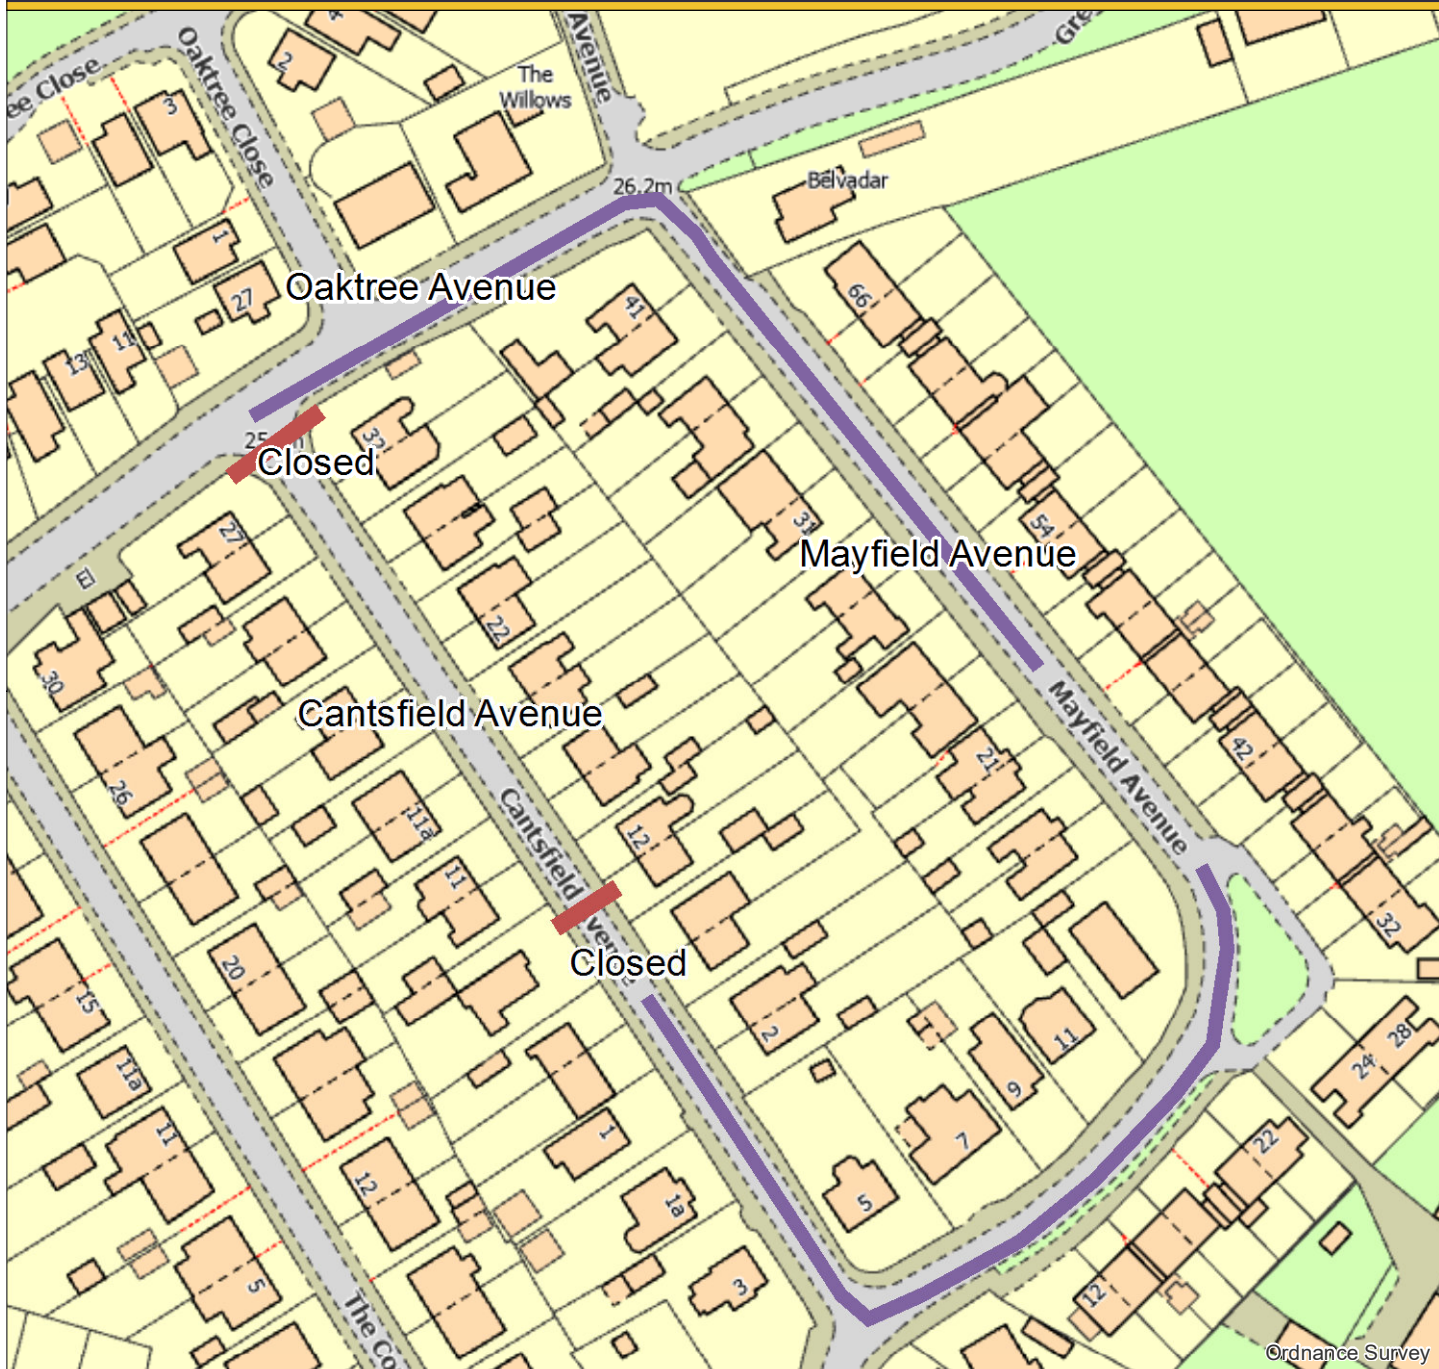

Cantsfield Avenue

Author:

Date Created: 13/05/2022

Map Scale: 1:1,250
Map Centre: 351,588 431,853