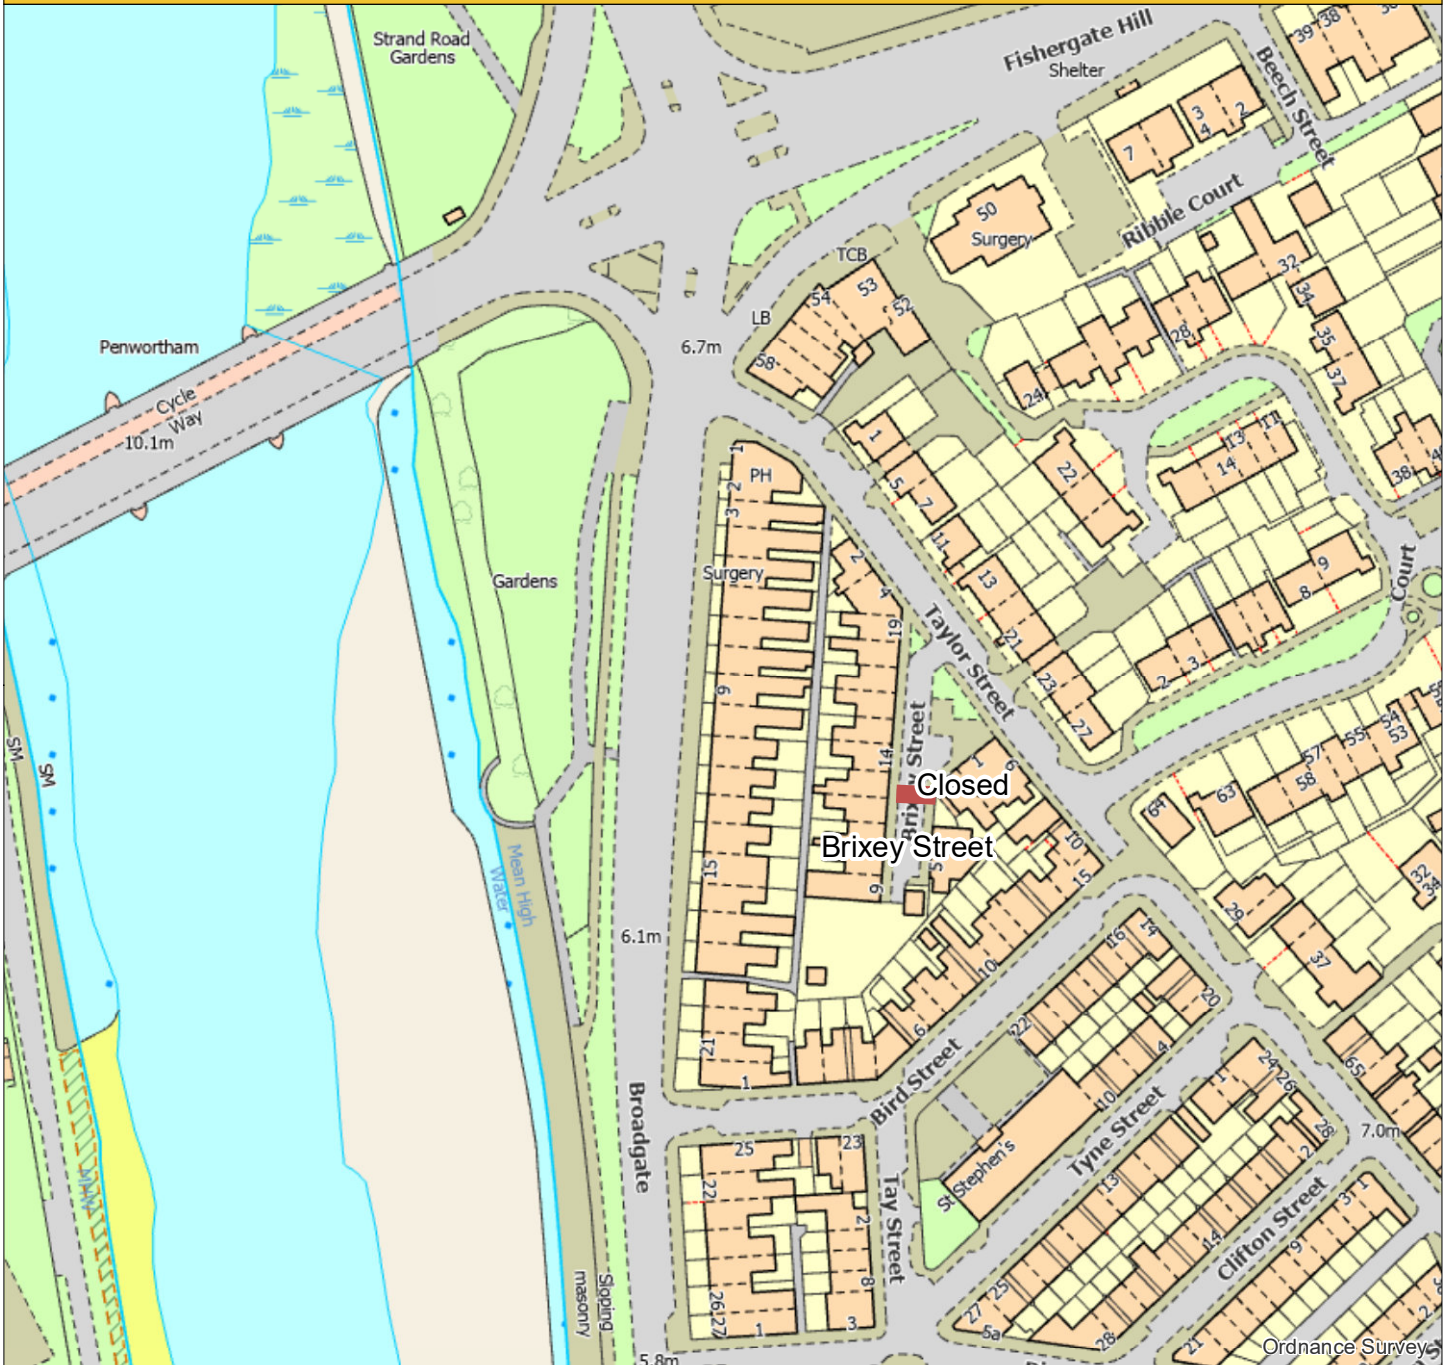

Brixey Street

Author:

Date Created: 26/04/2022

Map Scale: 1:1,500
Map Centre: 352,877 428,787