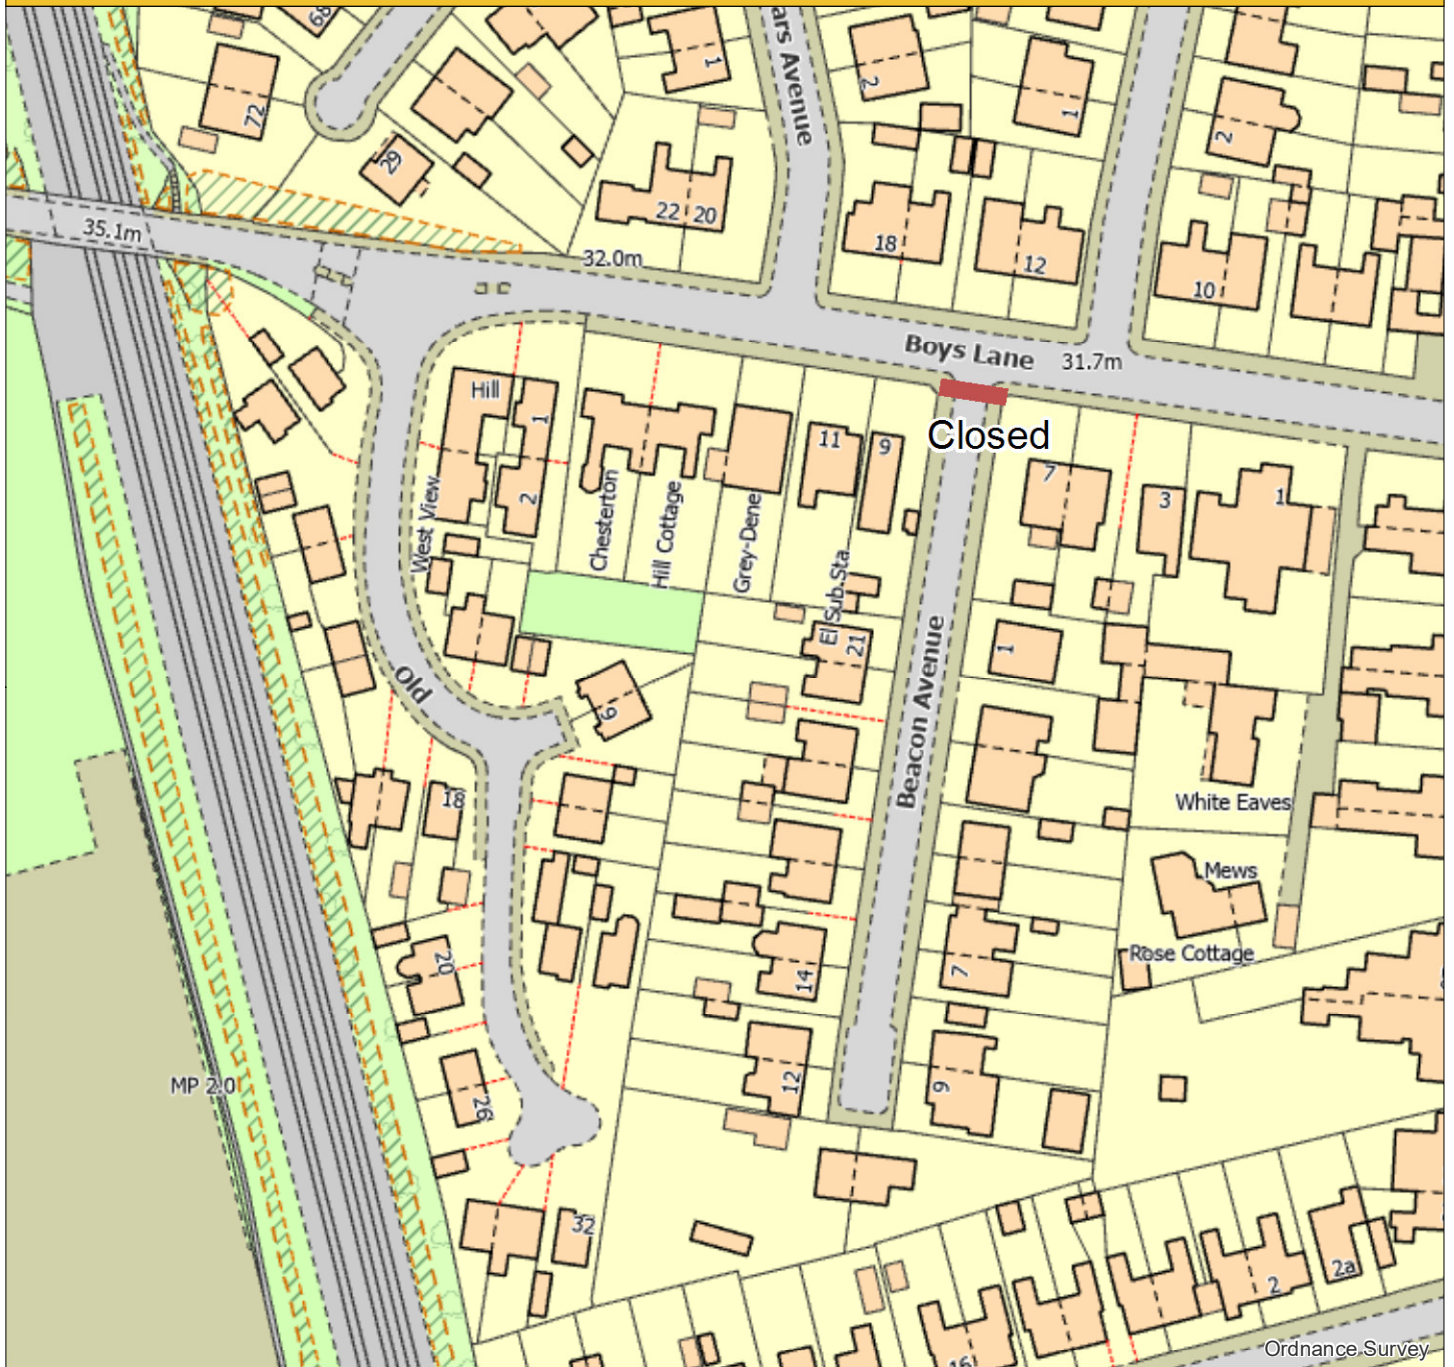

Beacon Avenue

Author:

Date Created: 09/05/2022

Map Scale: 1:1,250
Map Centre: 352,562 432,058